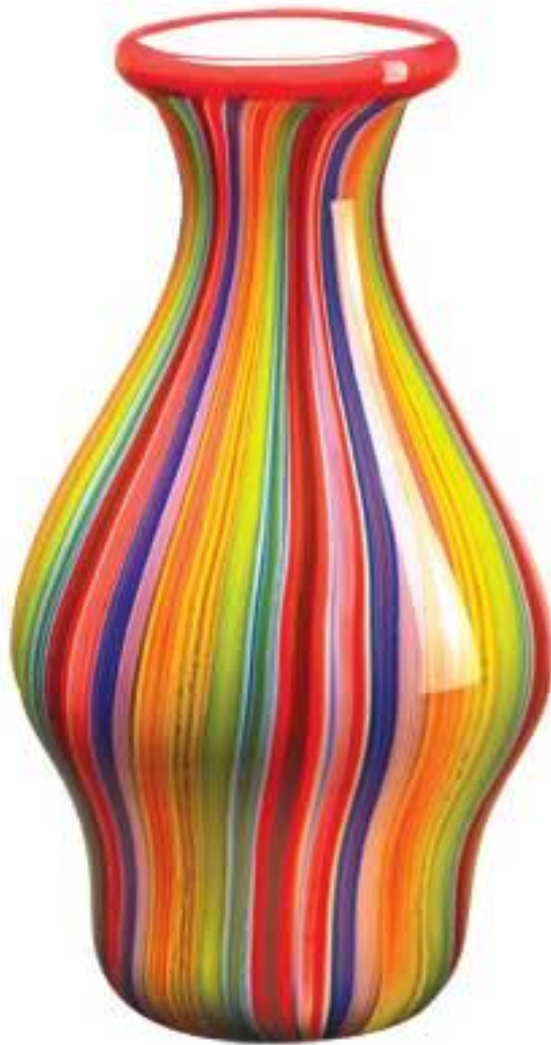

A spiral-bound notebook with a brown cover and a white page. The page is ruled with a horizontal line. The letters A, B, C, D, E, a, b, c, d, and e are scattered across the page. The letters A, B, C, D, and E are in a large, bold, black font. The letters a, b, c, d, and e are in a smaller, black font. The letters A, B, and C are on the left side of the page, while D, E, a, b, c, d, and e are on the right side. The letters a, b, c, d, and e are arranged in a roughly circular pattern around the center of the page.

tree

u

U

umbrella

unicorn

A spiral-bound notebook with a brown cover and a white page. A horizontal line is drawn across the page. The letter 'V' is printed in a large, bold, black serif font, with its top edge aligned with the horizontal line. To the right of the large 'V', the lowercase letter 'v' is printed in a smaller, bold, black sans-serif font.

V

v

violin

volleyball

vase

W W

w w

window

walk

walrus

waffle

X

x

xylophon

x ray

A silver metal spiral binding is visible on the left side of the page, consisting of a series of loops that hold the pages together.